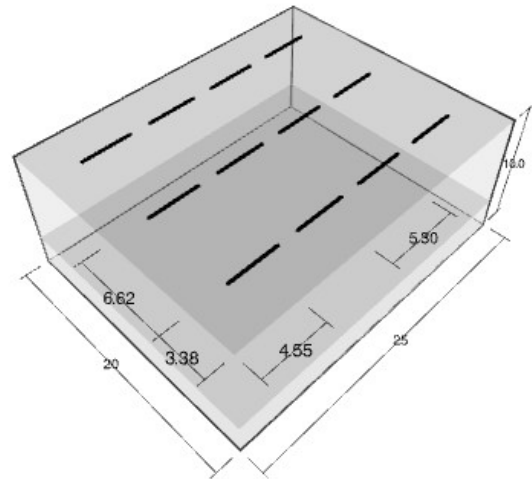

## Results

46 fc    12 luminaires    0.78 W/ft<sup>2</sup>

## Luminaire

SL1P04840NGW-

SL04SG38LUNVDIM1

SL1P04840NGW-SL04SG38LUNVDIM1

4' HORIZON 2-4'HZN3014 4000K BOARDS 40W DRIVER

@800mA

LED. LUMINAIRE OUTPUT = 3604.7 LUMENS

Luminaire Watts	33	W
Ballast/Driver Factor	1.00	
Light Loss Factor	0.900	
Total Proration Factor	1.00	
Luminaire Lumens	3604	lms

## Room

Length	25	ft
Width	20	ft
Height	10.0	ft
Workplane Height	2.50	ft
Suspension Length	0	ft

## Layout

	⋮	⋯
Layout	4	3
Spacing	5.30	6.62 ft
Offset	4.55	3.38 ft
Spacing Criteria	1.28	1.32